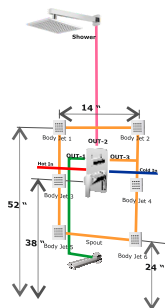

6 BODY JETS
(pressure pump required)

Starting At :- Rs.19,205/-