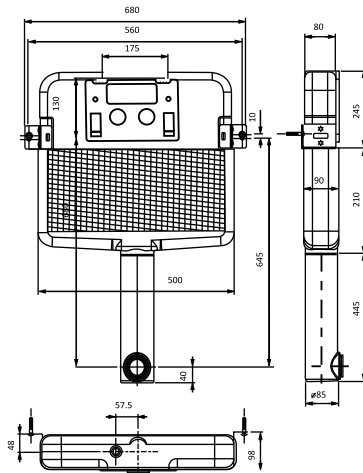

Bathware Items

CFT - 8001
₹ 6,200/-
Concealed Flush Tank

CFT - 8021 RG
₹ 4,900/-
Square Knob Rose Gold

Spa Concepts

- A - Multi Function Diverter Set High Flow [MAL-91656 + CROS4067U] Rs.10,485/-
- B - 4 Body Jets - [MBJ-97482S] Rs.4,760/-
- C - 2 Function Overhead Shower [OHS-7711] Rs.25,895/-

Starting At :- Rs.41,140/-

Starting At :- Rs.19,205/-

Starting At :- Rs.16,825/-

- A - Multi Function Diverter Set High Flow [MAL-91656 + CROS4067U] Rs.10,485/-
- B - 4 Body Jets - [MBJ-97482S] Rs.3,570/-
- C - Overhead Shower [MOS-97400] Rs.490/-
- D - Wall Spout [FLT-52069] Rs.1,090/-

Starting At :- Rs.15,635/-

Disclaimer

As we at Midas, have a policy of continuous technical upgradations of our products, we reserve the right to make minor or major modifications or discontinue any product or change the price or materials specified without prior notice or intimation. The information and specifications mentioned in this catalogue will not be binding on us. Disputed if any are subject to Rajkot Jurisdiction only.

The photographic reproductions might have some variations from the actual products especially the colour shades. Prices applicable at the time of dispatch will be effective.