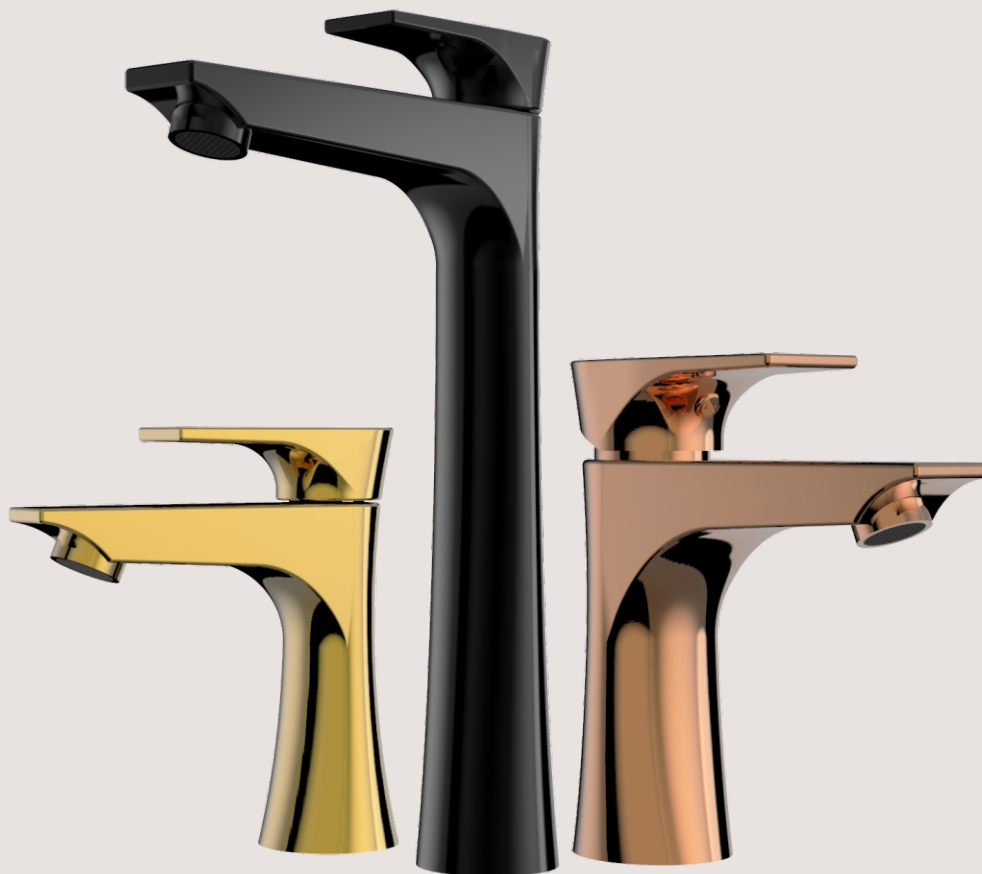

COLORS by MIDAS®

We are excited to introduce our new range of colorful faucets, designed to bring a fresh and modern touch to your bathroom.

With our colorful faucet range, you can add a personal touch to your space and create a unique look that reflects their style.

Colours will make your space come alive in a way you have never imagined before.

Embrace the Beauty of Colors