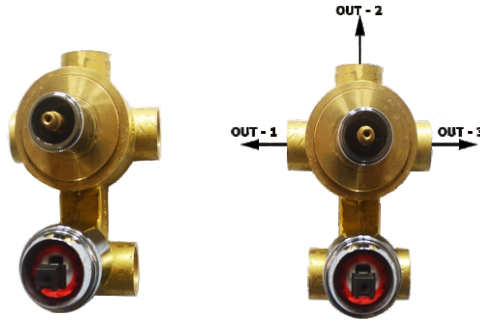

NO PRESSURE PUMP REQUIRED

Scan for
Demo Video

MADE IN INDIA

CONCEALED BODY

MAL-91656 | ₹ 7,595/-

Multi-Function Diverter with
3-Outlet High Flow
with 5 Function Cartridge

no pressure pump required
3/4" BSP inlet outlet
works efficiently in low pressure condition
56mm high flow diverter cartridge | 2 modes works simultaneously
Mode 1+2 and 2+3 can be used simultaneously. 1+3 cannot be used simultaneously
Single piece casted body | Universal Body for all Collection