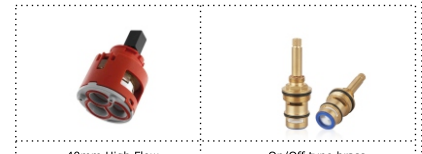

NEW

40mm High Flow Mixing Cartridge ensures higher flow rates

On/Off type brass Diverting Cartridge ensures efficient working