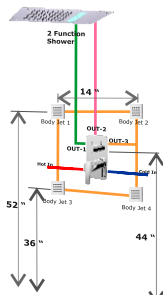

2 FUNCTION SHOWER+4 BODY JETS
(pressure pump required)

- A - Multi Function Diverter Set High Flow [MAL-91656 + CROS4067U] Rs.10,485/-
- B - 4 Body Jets - [MBJ-97482S] Rs.4,760/-
- C - 2 Function Overhead Shower [OHS-7711] Rs.25,895/-

Starting At :- Rs.41,140/-