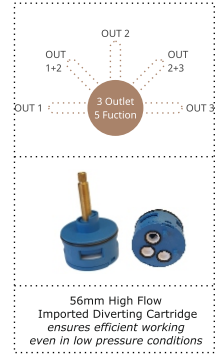

NO PRESSURE PUMP REQUIRED

Scan for
Demo Video

MADE IN INDIA

CONCEALED BODY

MAL-91656 | ₹ 7,595/-

Multi-Function Diverter with
3-Outlet High Flow
with 5 Function Cartridge

no pressure pump required
3/4" BSP inlet outlet
works efficiently in low pressure condition
56mm high flow diverter cartridge | 2 modes works simultaneously
Mode 1+2 and 2+3 can be used simultaneously. 1+3 cannot be used simultaneously
Single piece casted body | Universal Body for all Collection