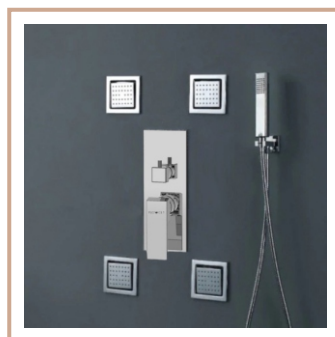

CONTENT

COLORS

08

SPA

12

SHOWERS

43

Collections

SENSOR	◆ 15	BATH TUB SPOUT	
ROVER	◆ 16	MOUTH OPERATING	◆ 40
VENUS	◆ 18	AUTO CLOSING	
DIVA	◆ 20	MEDICAL TAP	
BRAVOS	◆ 22	METROPOLE FLUSH	◆ 41
FLORENTA	◆ 24	ALLIED	
ARC	◆ 26	CONTROL VALVE	
AVANTE	◆ 28	FLEXIBLE SINK TAP	◆ 42
BIANCO	◆ 30	BODY JET	
FIONA	◆ 32	SHOWER ARM	
RIO	◆ 34	SHOWER	◆ 43
CRONOS	◆ 36	HEALTH FAUCET	◆ 44
IOTA	◆ 38	HAND SHOWER	◆ 45
DAISY	◆ 39	ACCESSORIES	◆ 45
		CONCEALED CISTERN	◆ 46