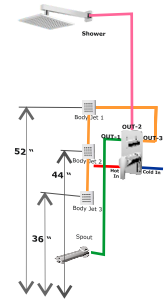

3 BODY JETS

- A - Multi Function Diverter Set High Flow [MAL-91656 + CROS4067U] Rs.10,485/-
- B - 4 Body Jets - [MBJ-97482S] Rs.3,570/-
- C - Overhead Shower [MOS-97400] Rs.490/-
- D - Wall Spout [FLT-52069] Rs.1,090/-

Starting At :- Rs.15,635/-

Disclaimer

As we at Midas, have a policy of continuous technical upgradations of our products, we reserve the right to make minor or major modifications or discontinue any product or change the price or materials specified without prior notice or intimation. The information and specifications mentioned in this catalogue will not be binding on us. Disputed if any are subject to Rajkot Jurisdiction only.

The photographic reproductions might have some variations from the actual products especially the colour shades. Prices applicable at the time of dispatch will be effective.