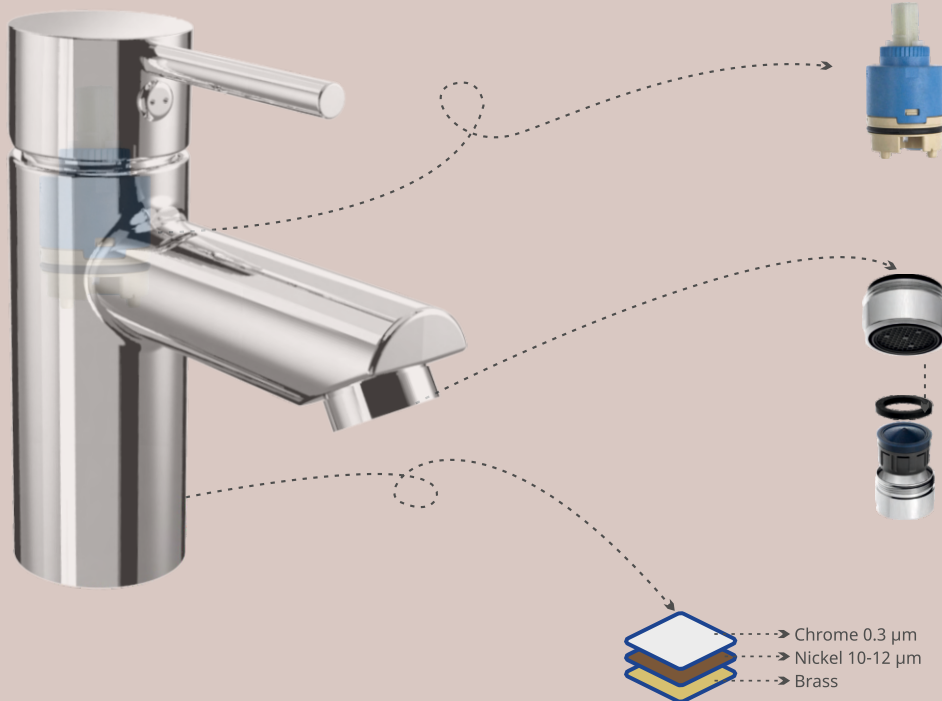

FAUCET TECHNOLOGY

imported cartridges
for smooth functioning

water saving aerator

electroplating nickel
& chrome for
everlasting shine

FAUCET FEATURES

Gentle Water Flow

Smooth Operating

Longer Life Span

Highly Durable

9 Years Warranty*

TECHNOLOGY PARTNERS