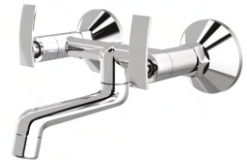

RIO - 56027 | ₹ 3,275/-

Wall Mixer Non Telephonic