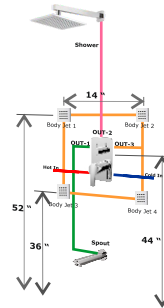

4 BODY JETS

Starting At :- Rs.16,825/-