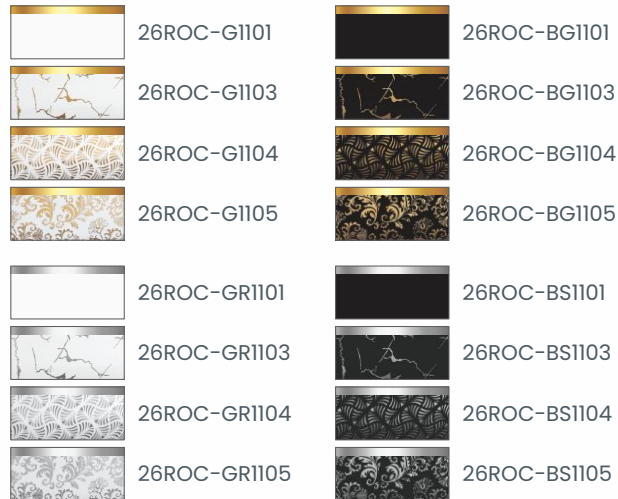

Available Patterns and Colours

ROCKY - 26ROC-BS1105

Table Top Basin
W450_D320_HI40mm

White+Gold / White+Silver Basin ₹ 8320/-

Black+Gold / Black+Silver Basin ₹ 10560/-

Available Patterns and Colours

CIRCLE - 26CIR-BG1102