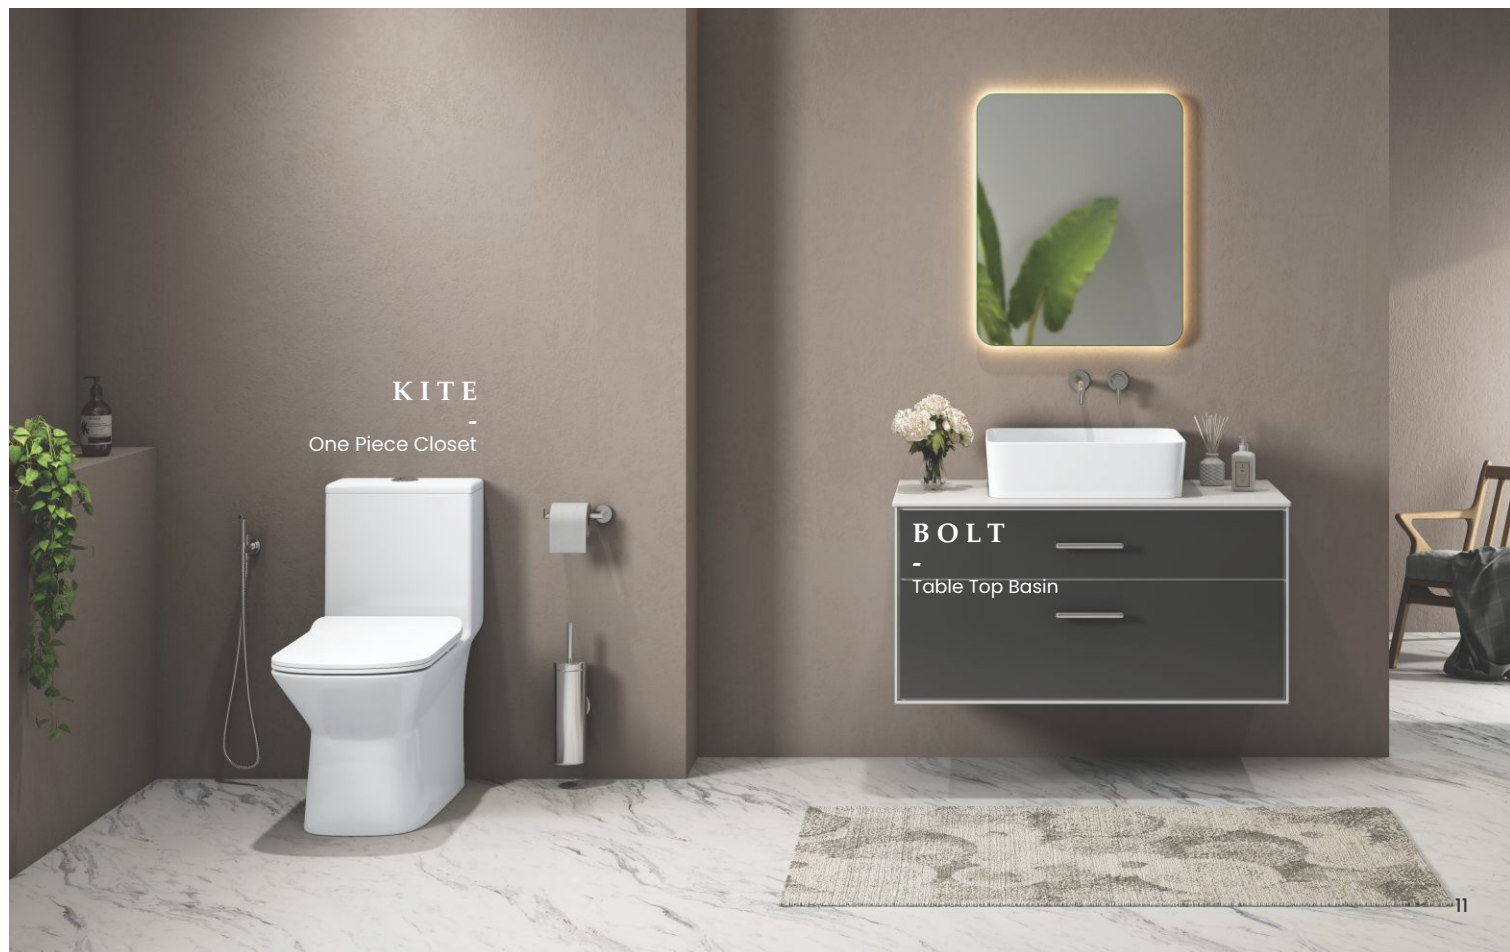

	White	Ivory
Basin	₹ 1540/-	₹ 1690/-
Pedestal	₹ 1570/-	₹ 1725/-
Set	₹ 3110/-	₹ 3415/-

SHARON + SHARON

17SHA + 18SHA-H
Basin + Half Pedestal Set
W580_D420_H520mm

	White	Ivory
Basin	₹ 1825/-	₹ 2010/-
Pedestal	₹ 1570/-	₹ 1725/-
Set	₹ 3395/-	₹ 3735/-