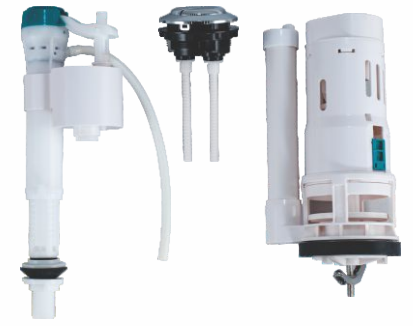

Accessories

S.S. RACK BOLT SET

For Wall Mounted Basin

₹ 300/-

S.S. HEAVY RACK BOLT SET

For Wall Hung Closet

₹ 900/-

CISTERN FLUSH KIT

For One Piece Closet

₹ 1600/-

GASKET

For One Piece Closet

₹ 225/-

RUBBER INLET-OUTLET

For Wall Hung Closet

₹ 225/-